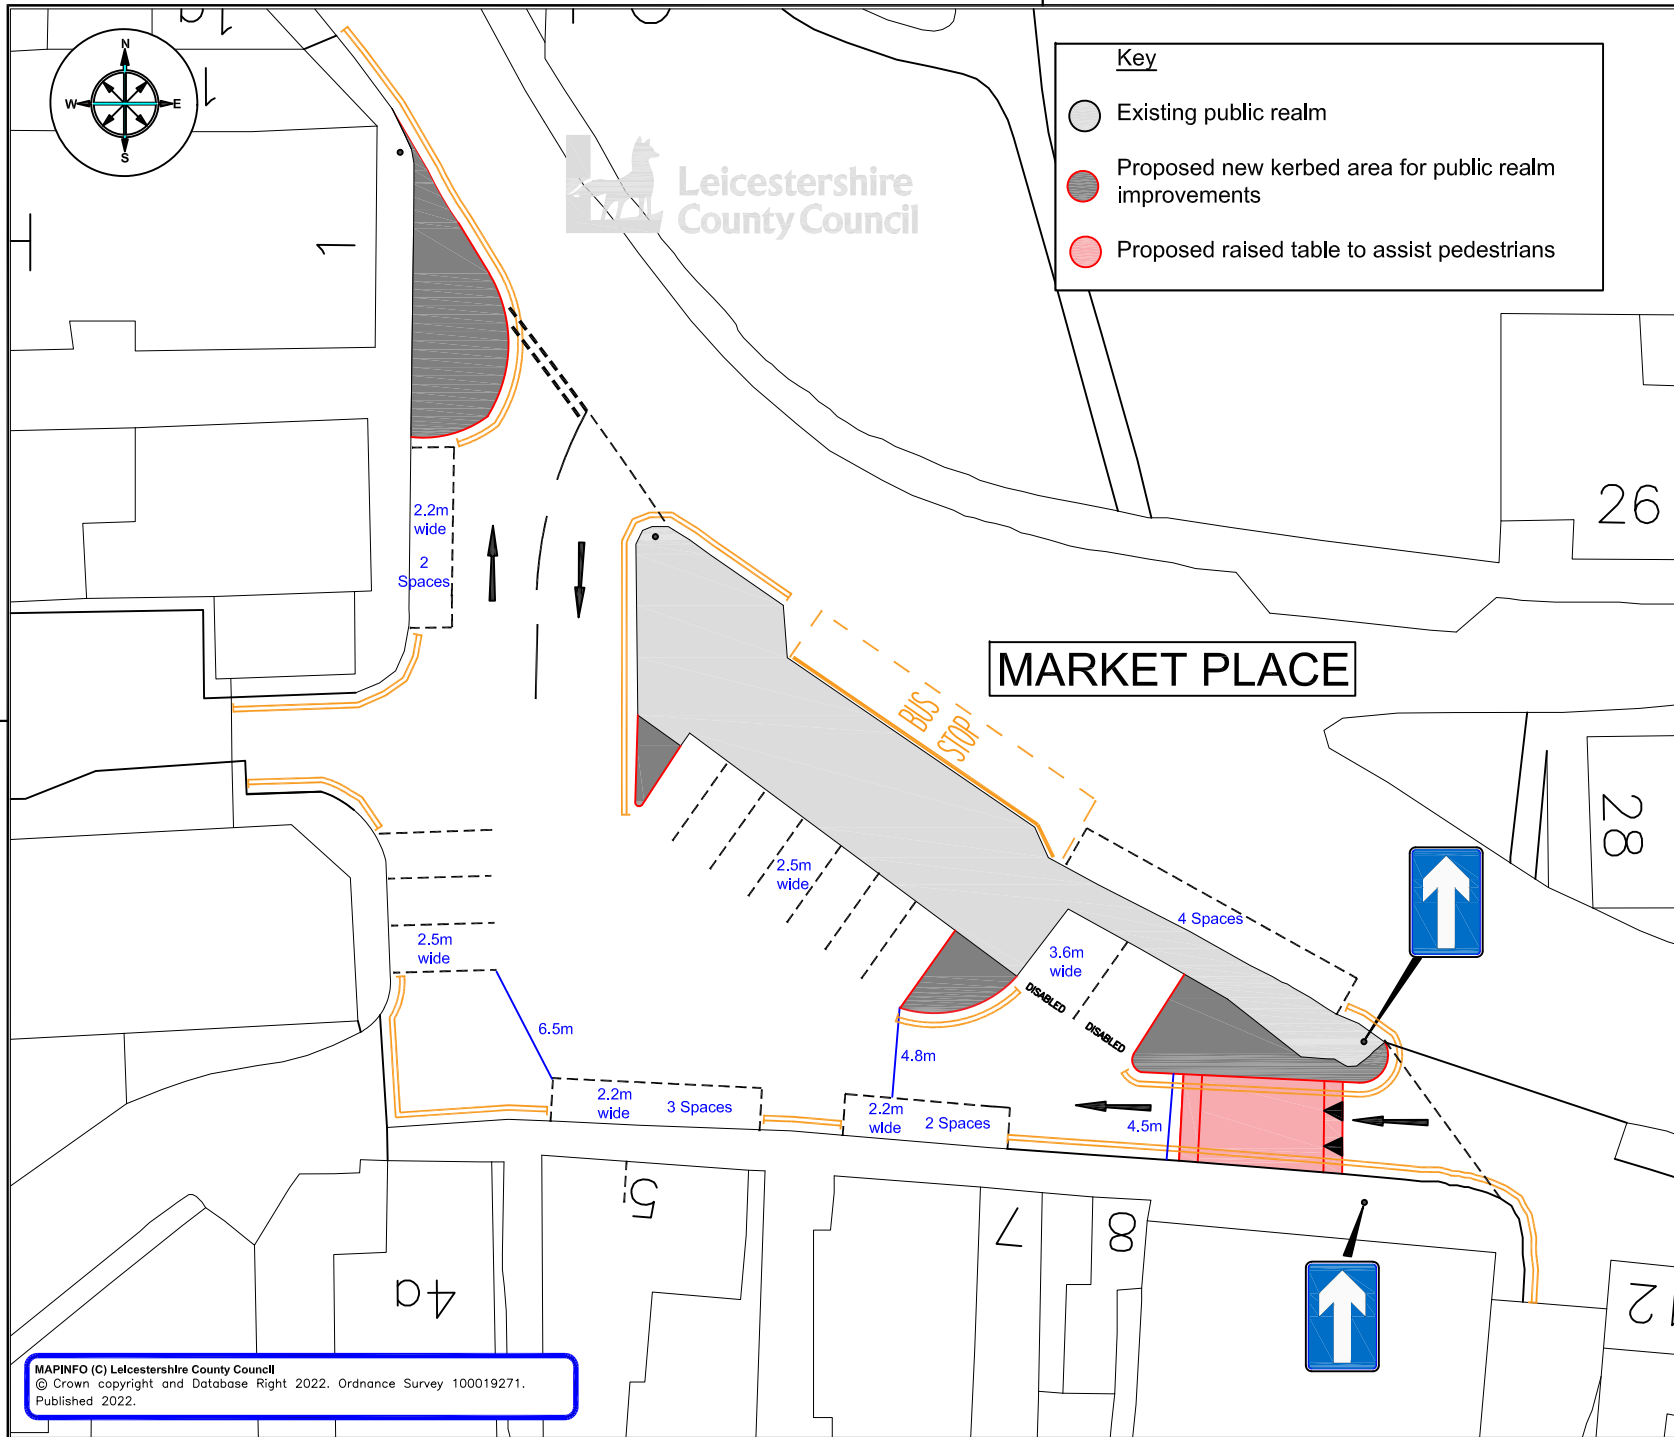

Key

- Existing public realm
- Proposed new kerbed area for public realm improvements
- Proposed raised table to assist pedestrians

Leicestershire County Council

ENVIRONMENT AND TRANSPORT DEPARTMENT

ANN CARRUTHERS DIRECTOR

NETWORK MANAGEMENT DEVELOPMENT & GROWTH

MARKET PLACE, KEGWORTH

TITLE:
KEGWORTH PUBLIC REALM

DRAFT NOT APPROVED

DRAWING NUMBER	SCALE
TM4588/T/1/1/6	NTS
PREPARED BY: G NEAT	DATE: JAN 2022
CHECKED BY:	SIZE: A3
APPROVED BY:	CORR. FILE: